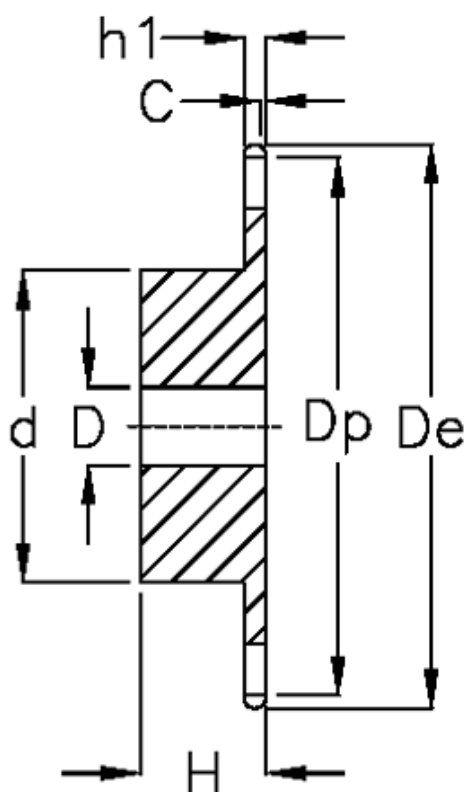

Article number: 616011010018

Description: Sprocket 24 B-1 Z=18 simplex
predrilled

Measures

C = 4
 d = *140
 D = $25 \pm 0,5$
 De = 234.3
 Dp = 219.42
 For chain size = 1 1/2" x 1"
 For chain type = 24 B-1
 H = 55

h_1 = 24.1
 Number of teeth = 18